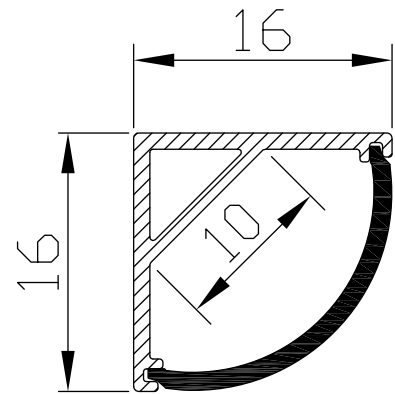

Color 

Unit: mm

Features:

1. Model: HL-BAPL006
2. Material: AL6063+PC/PMMA
3. Surface: Anodized/Painting
4. Lighting source width: 10mm
5. Length: 4m/max
6. Installation: For wardrobe / bookcase / bars / counter and other cabinet application.

Accessory:

End Cap

Aluminum Profile

Mounting Clip (metal)

Mounting Clip (PC)

Connector 1

Connector 2

Connector 3