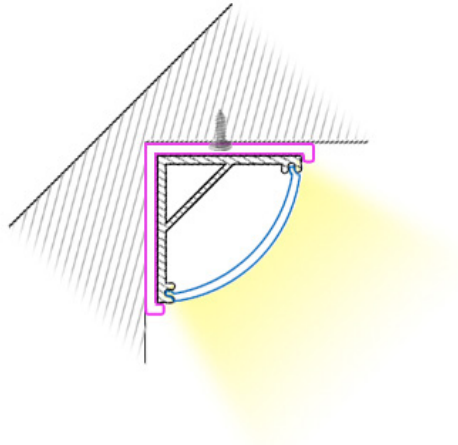

Installation: